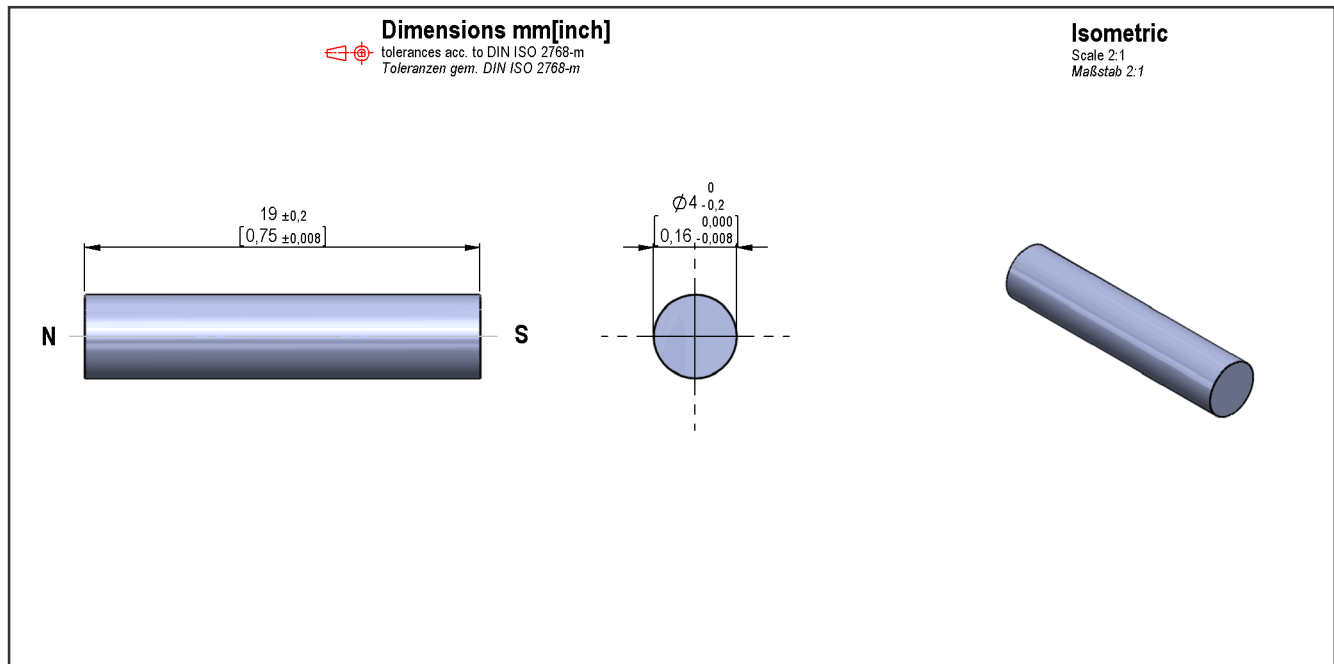

Products for tomorrow...

Mag. values DIN IEC 60404-8-	Conditions	Min	Typ	Max	Unit
Remanence Br		1.120	1.240		mT
Revers. temp. coeff. of Br			-0,02		%/K
Energy product (B x H) max.		35	39,8		kJ/cu m
Coercivity HcB		47	51,3		kA/m
Coercivity HcJ		48	51,7		kA/m
Density			7,4		g/cu cm
Max. operating temperature				450	°C
Magnetic moment	measured with MS150		22		E-6 Vs*cm
Magnet Material		Aluminium Nickel Cobalt			